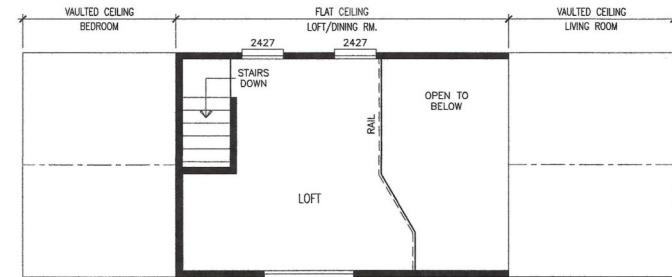

THE COPPERWOOD

12' X 34' - 1 Bedroom / 1 Bathroom

www.newvisionmfg.com

OPTIONAL LOFT

STANDARD FEATURES

- ◆ **Metal Roof (R-Panel)**
- ◆ **2X4 Interior & Exterior Walls**
- ◆ **Solid Wood Cabinet Doors/Drawers**
- ◆ **Smart Board Siding**
- ◆ **11-11-28 Insulation**
- ◆ **Ceramic Lavatories**
- ◆ **42" Overhead Cabinets**
- ◆ **Thermal Pane Windows**
- ◆ **Vaulted Ceilings**
- ◆ **Elongated Toilets**
- ◆ **Heavy Duty I-Beam Frame**
- ◆ **Recessed LED Lighting**
- ◆ **Fiberglass Tubs/Showers**
- ◆ **Mini Split Heating/AC Units**