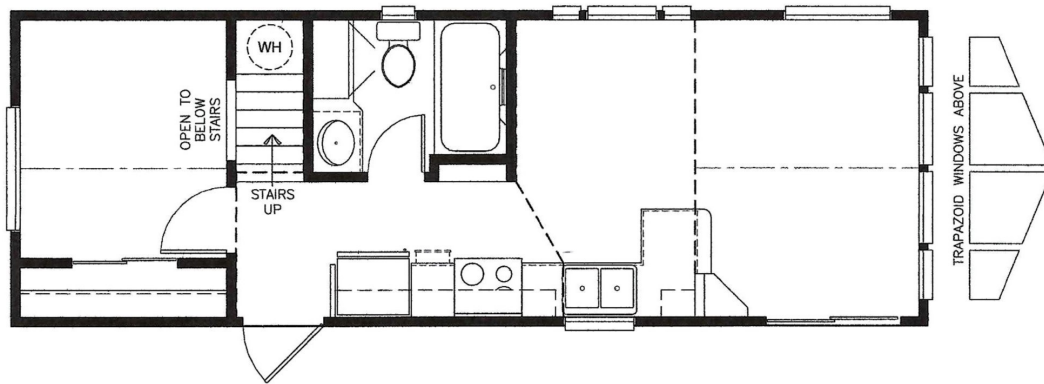

THE COPPERWOOD

12' X 34' - 1 Bedroom / 1 Bathroom

www.newvisionmfg.com

OPTIONAL LOFT

STANDARD FEATURES

- ◆ **Metal Roof (R-Panel)**
- ◆ **2X4 Interior & Exterior Walls**
- ◆ **Solid Wood Cabinet Doors/Drawers**
- ◆ **Smart Board Siding**
- ◆ **11-11-28 Insulation**
- ◆ **Ceramic Lavatories**
- ◆ **42" Overhead Cabinets**
- ◆ **Thermal Pane Windows**
- ◆ **Vaulted Ceilings**
- ◆ **Elongated Toilets**
- ◆ **Heavy Duty I-Beam Frame**
- ◆ **Recessed LED Lighting**
- ◆ **Fiberglass Tubs/Showers**
- ◆ **Mini Split Heating/AC Units**

POPULAR OPTIONS

- ◆ **Built for Total Packaged A/C Unit**
- ◆ **Tape & Textured Walls**
- ◆ **Dishwasher**
- ◆ **Optional Loft**
- ◆ **Entertainment Center**
- ◆ **Hutch**